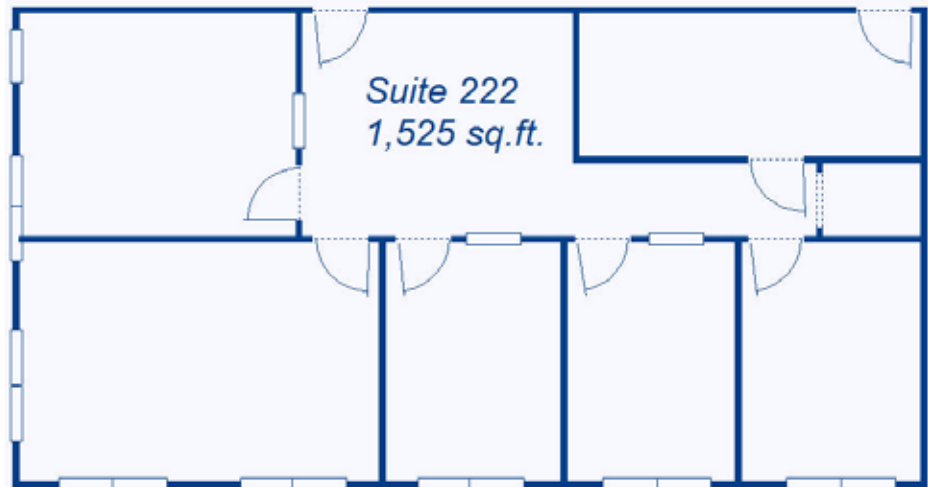

1000 & 1032 Elwell Court

Palo Alto, California

Available

**Available
for Lease:**

**Suite 222
1,525 SF**

- Four Private Offices
- Large Executive Office or Conference Room
- Admin/Server/Storage/File Room with Separate Entrance.
- Class A interiors w/Full Height Doors and Glass Sidelights
- Recently Renovated Building
- Free Common Conference Room
- Flexible Terms
- Available Now

Available

Floor Plan for:

Suite 222
1032 Elwell
Court

1,525
Leasable
Square Feet

For Leasing:
Jason Oderio
408-335-0961
jason@odevco.net

For More Information About This Property
Or To Tour - Please Call 408-335-0961