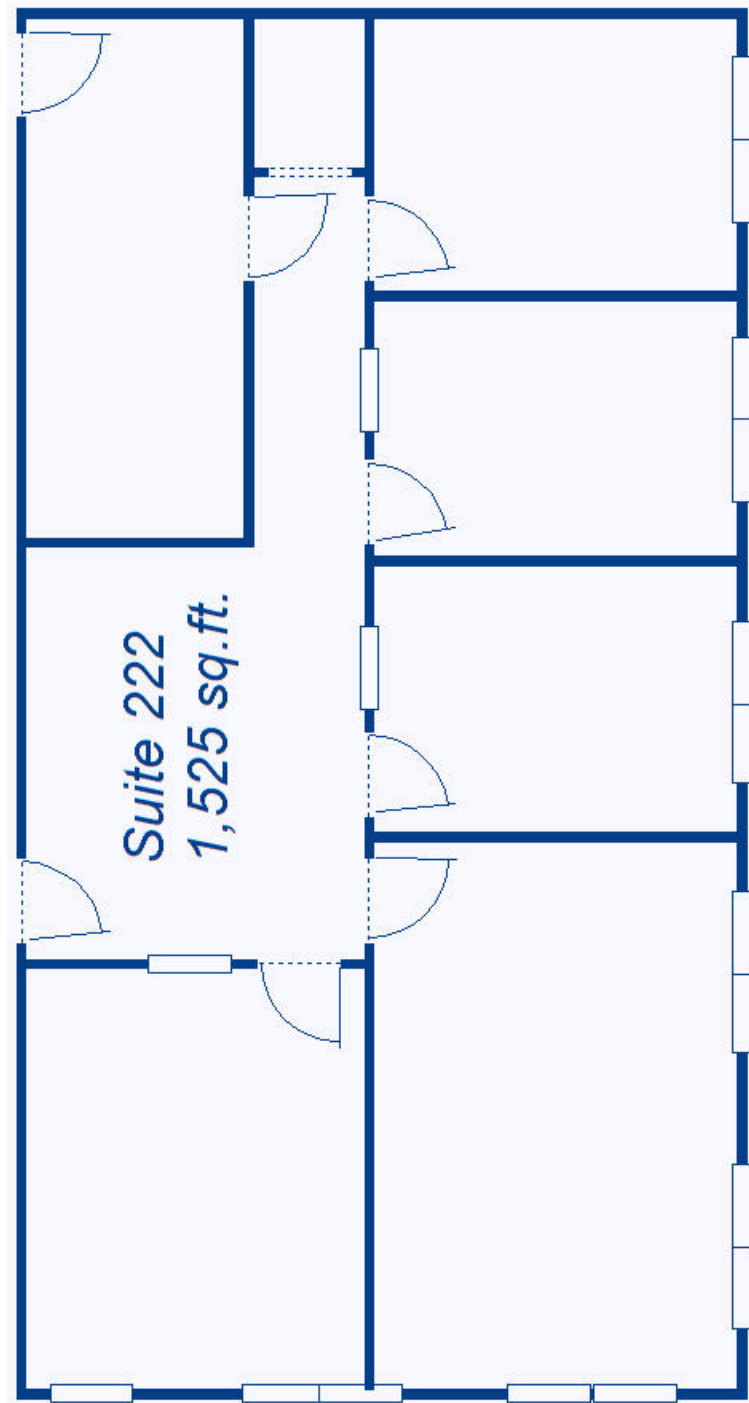

1000 & 1032 Elwell Court

Palo Alto, California

Available

**Available
for Lease:**

**Suite 222
1,525 SF**

- Four Private Offices
- Large Executive Office or Conference Room
- Admin/Server/Storage/File Room with Separate Entrance.
- Class A interiors w/Full Height Doors and Glass Sidelights
- Recently Renovated Building
- Free Common Conference Room
- Flexible Terms
- Available Now

Available

Floor Plan for:

Suite 222
1032 Elwell
Court

1,525
Leasable
Square Feet

For Leasing:
Jason Oderio
408-335-0961
jason@odevco.net

For More Information About This Property
Or To Tour - Please Call 408-335-0961